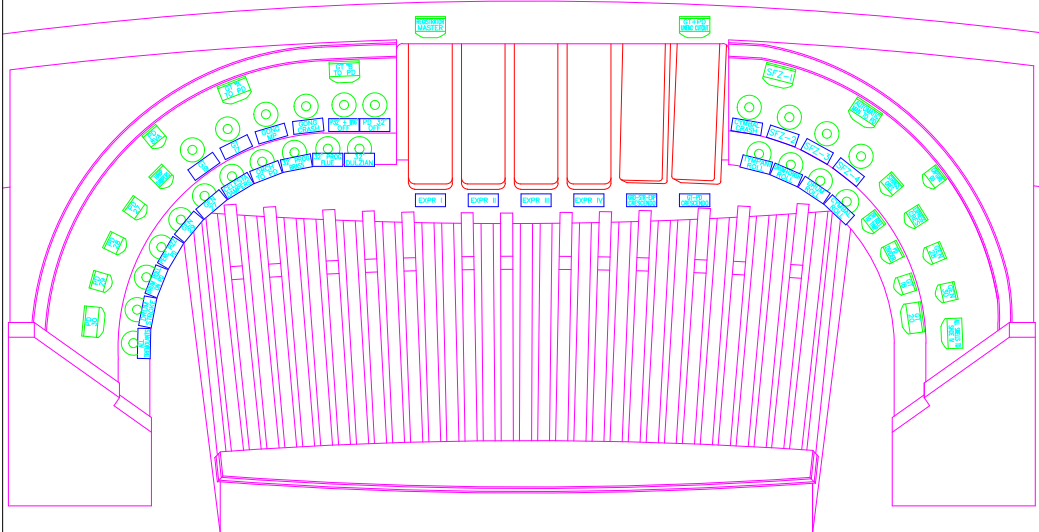

SCALE: 6" = 1'-0"

SCALE: 3" = 1'-0"

- CONSOLE APPOINTMENTS -
EXTENDED ELEVATIONS

1950 (THIRD) CONSOLE
ORIGINAL LAYOUT

CADET CHAPEL UNITED STATES MILITARY ACADEMY WEST POINT, NEW YORK	
SCALE: SEE NOTES DAVID-GEORGE DAUPHINEE 4, JULY 92	 INCORPORATED HAGERSTOWN, MD.
A-1945 DRAWING NO. 104	